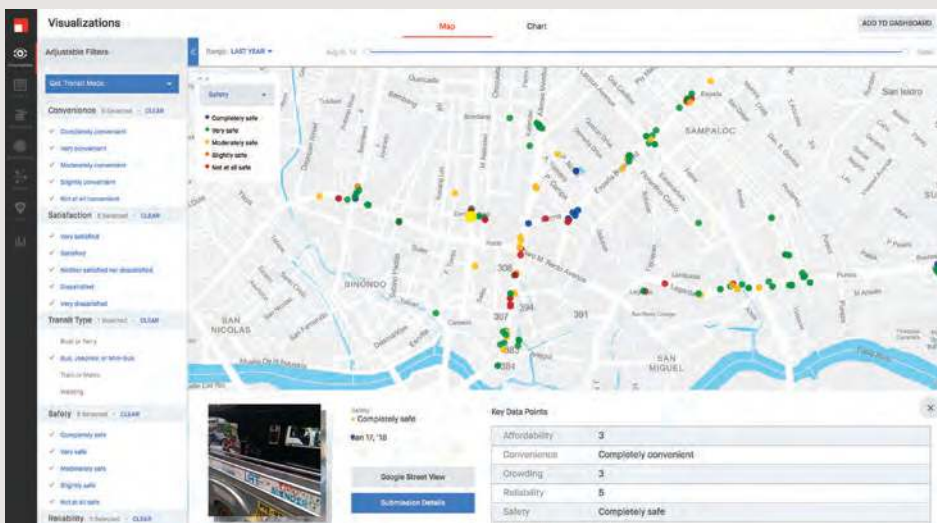

See Your Data

Let your data speak for itself through visualizations and customized dashboards.