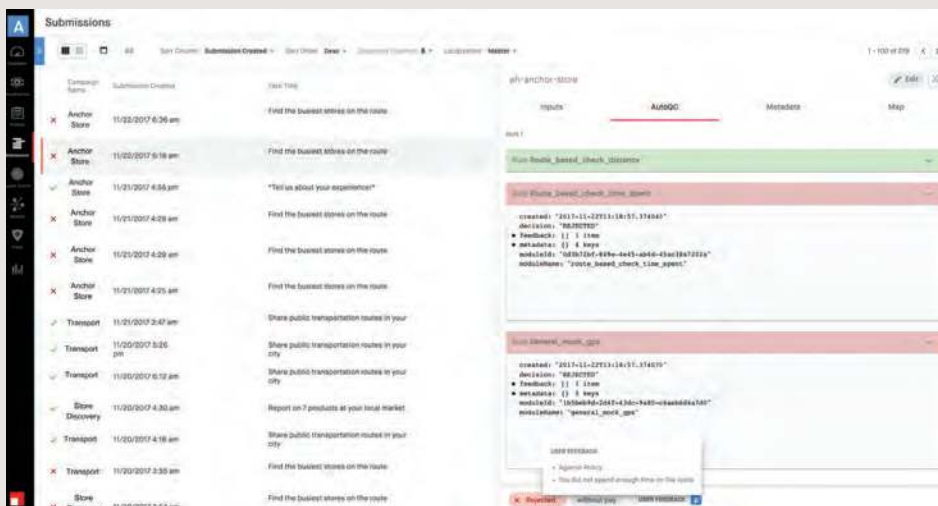

3

Quality Control

Premise processes Contributor submissions using a combination of manual and automatic quality control and fraud detection checks.

Our quality control checks verify that findings meet specified requirements and mitigate attempts to game the system.

Using a number of different data science techniques, we are able to consolidate location names and reported stores geolocations to identify and verify specific places.

We pay for their findings based on task complexity, degree of difficulty, duration or other valuation.

Our micropayment system motivates Contributors to complete tasks in a timely manner and ensures adherence to submission rules.

QC Checks:

- Fraud Detection
- Name Harmonization
- Place Consolidation
- Location Verification
- GPS Spoofing Prevention
- Account Duplication
- Image Analysis
- Statistical Analysis

Get into the Weeds

Our team is constantly developing new quality control mechanisms to proactively manage evolving technological capabilities.