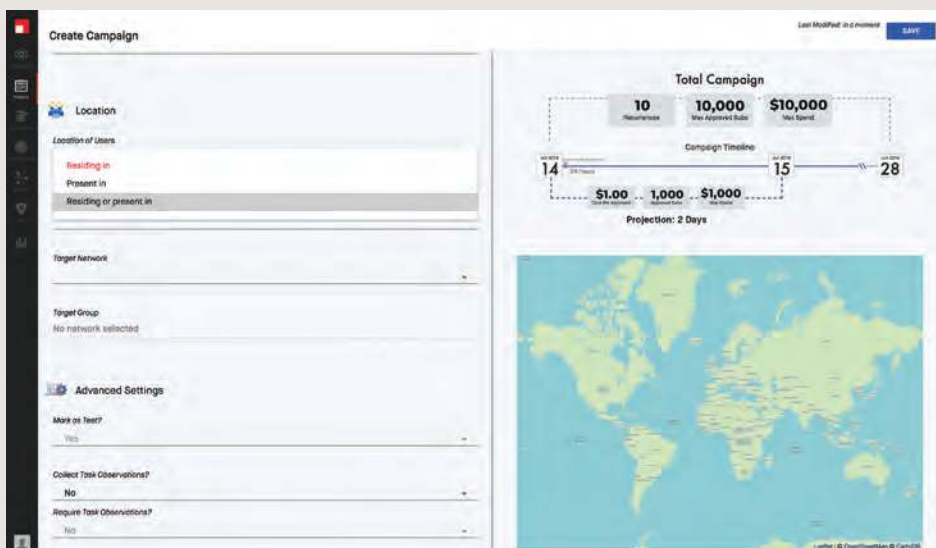

1

Configure

Premise quickly transforms your questions, from the most basic to the most challenging, into tasks.

Our end-to-end integrated operations console manages actions and quality control standards, segments users into groups, and dynamically assigns the right action to the right people at the right time.

Tasks can be directed, with step-by-step instructions and specific target locations, or undirected, relying on serendipitous encounters.

Premise tasks are available within the app's task marketplace as either survey, place-based or route-based tasks.

Capabilities:

- Customizable Forms
- Branch / Skip Logic
- Localization
- Internationalization
- Route Generation
- Geofencing
- Dynamic Pricing
- Submission Capping
- Demographic Targeting
- Regional Targeting
- Dynamic Retasking

Campaign Creation

Through the Premise Platform we are able to create campaigns quickly and easily based on geography, Contributor profile attributes and your data collection goals.