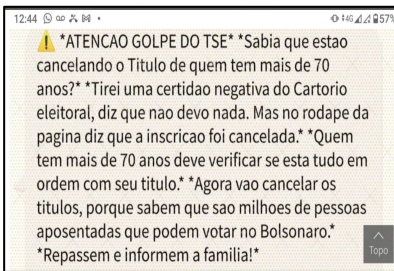

Whatsapp & Telegram further election disinformation in Brazil

Tracking Global Events | 28th September 2022

Brazilians head to the polls October 2nd, amid a backdrop of [election disinformation](#) that has plagued social media and communications platforms. As leftist former president Lula seeks to oust right-wing, incumbent Jair Bolsonaro, disinformation about both candidates, and the Brazilian electoral process, has surfaced, sometimes [even amplified by the candidates themselves](#). In an effort to track these narratives on platforms relatively inaccessible to web scraping tools, Premise collected screenshots from contributors reporting on election disinformation circulating in private Whatsapp and Telegram groups.

Election Process Disinformation

Summary Translation: Announcement that the electoral court is canceling the voter cards of people older than 70

Candidate Disinformation

Summary Translation: Fake pro-Bolsonaro poll where he has 73.5% of vote intention with over 2 million participants

Summary Translation: Fake pro-Bolsonaro poll where he has 59.7% of vote intention with over 2 million participants

Summary Translation: Video claiming Brazilians know the ballots are programmed to change votes from Bolsonaro to Lula

Summary Translation: Announcement that people should vote for all available positions or their vote will be invalid

Methodology

Between September 13th and 27th, Premise collected over 150 screenshots where disinformation was displayed about the Brazilian election. Each screenshot passed several quality control checks to determine if the screenshot portrayed disinformation and if it came from Whatsapp or Telegram.