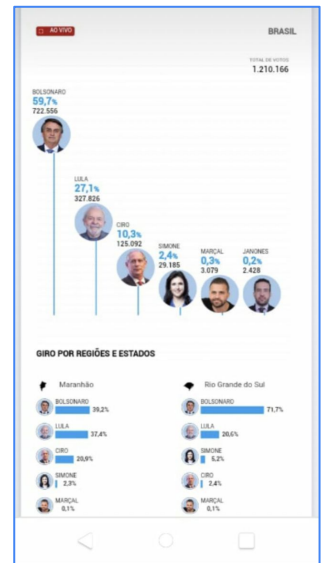

Whatsapp & Telegram further election disinformation in Brazil

Tracking Global Events | 28th September 2022

Brazilians head to the polls October 2nd, amid a backdrop of [election disinformation](#) that has plagued social media and communications platforms. As leftist former president Lula seeks to oust right-wing, incumbent Jair Bolsonaro, disinformation about both candidates, and the Brazilian electoral process, has surfaced, sometimes [even amplified by the candidates themselves](#). In an effort to track these narratives on platforms relatively inaccessible to web scraping tools, Premise collected screenshots from contributors reporting on election disinformation circulating in private Whatsapp and Telegram groups.

Election Process Disinformation

Summary Translation: Announcement that the electoral court is canceling the voter cards of people older than 70

Candidate Disinformation

Summary Translation: Fake pro-Bolsonaro poll where he has 73.5% of vote intention with over 2 million participants

Summary Translation: Fake pro-Bolsonaro poll where he has 59.7% of vote intention with over 2 million participants

Summary Translation: Video claiming Brazilians know the ballots are programmed to change votes from Bolsonaro to Lula